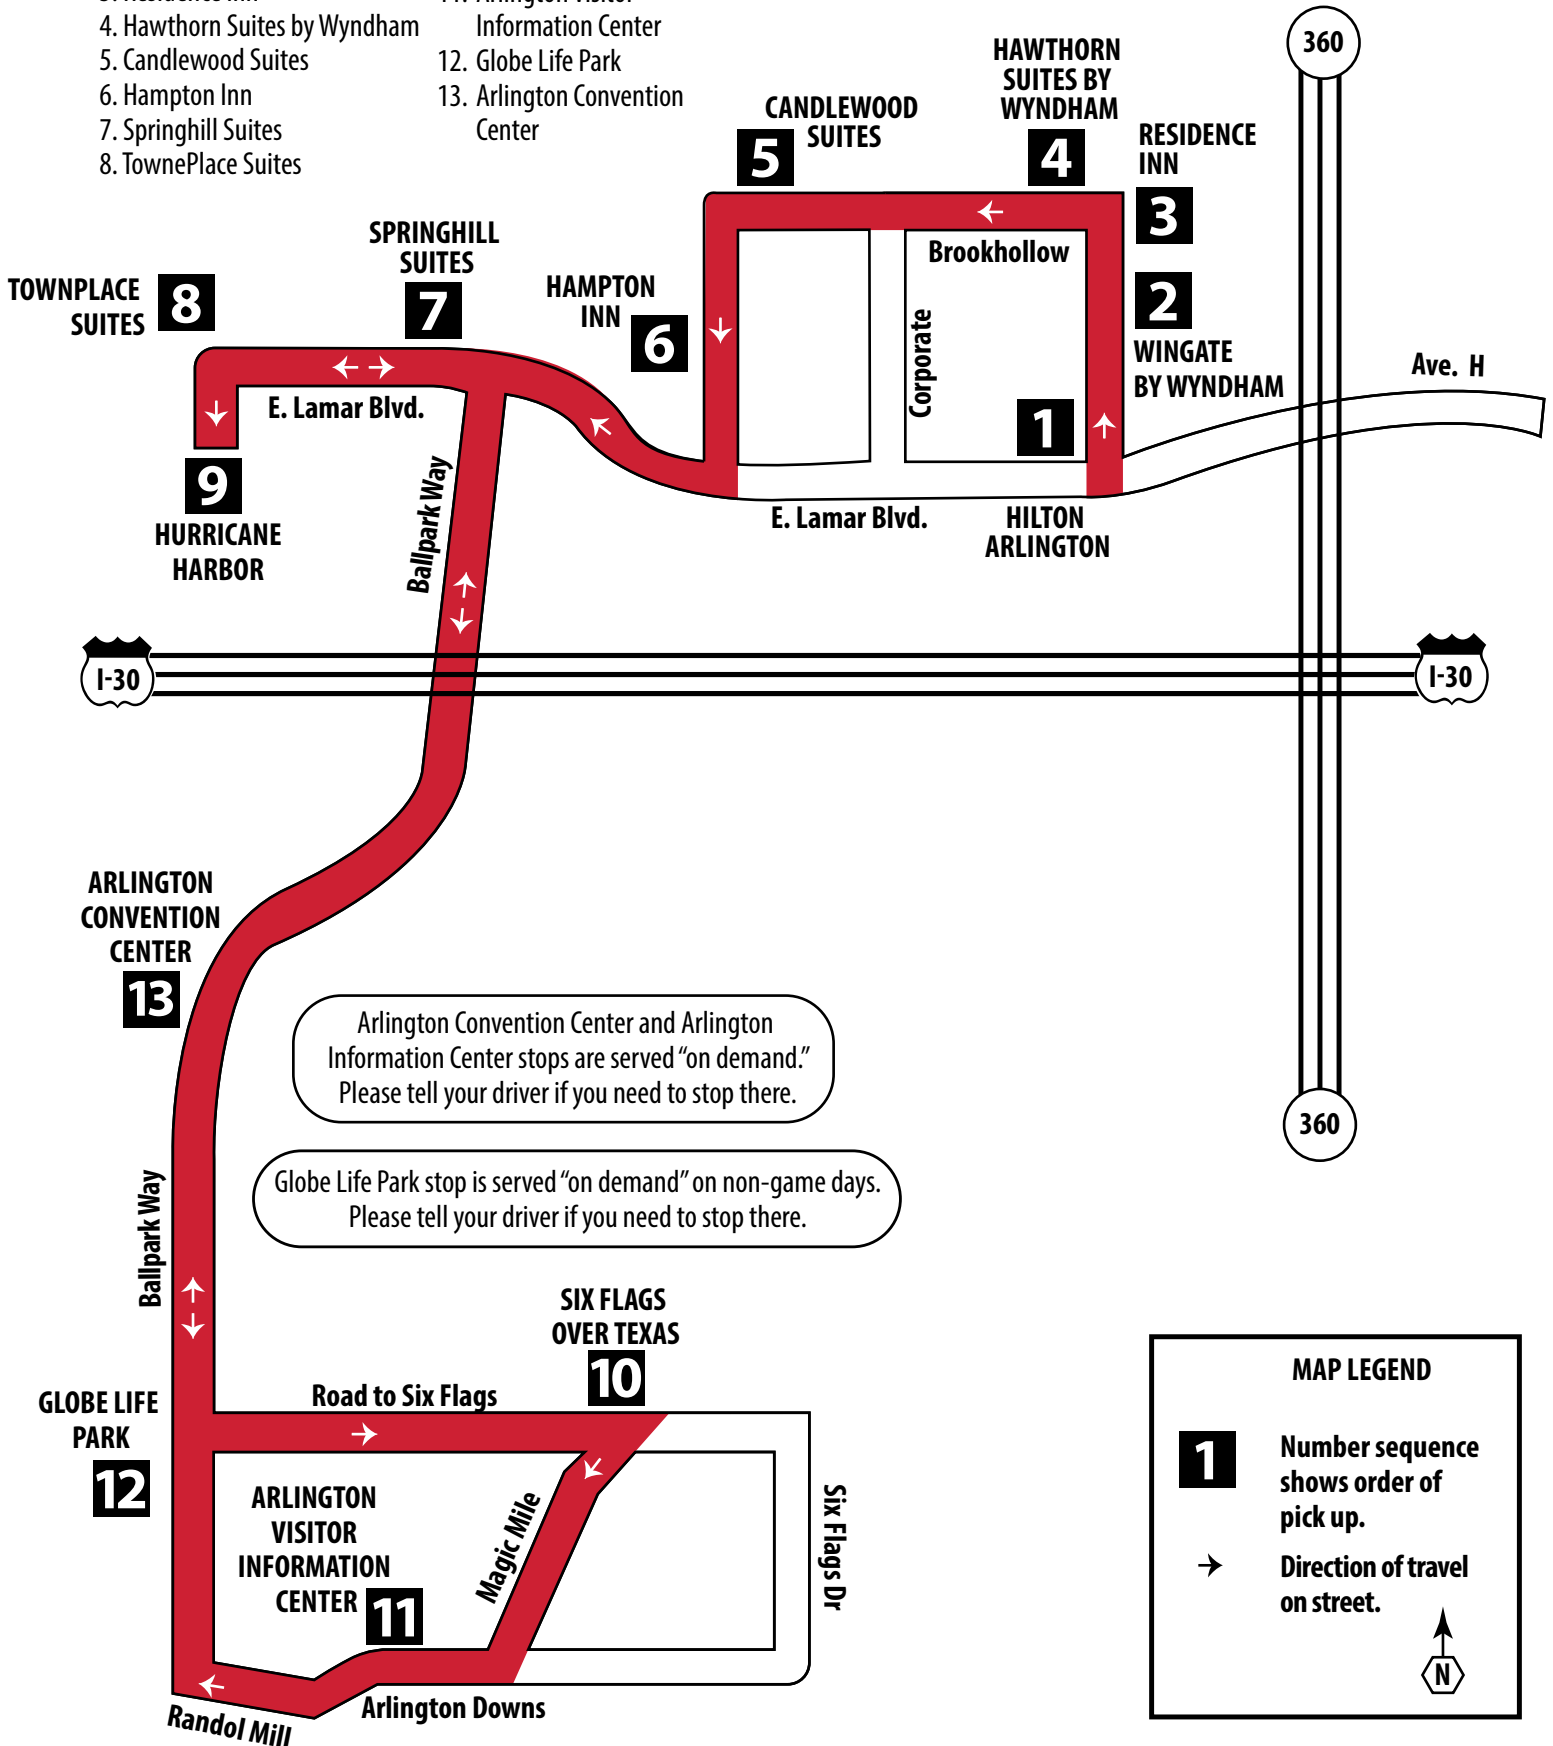

## Hotels/Inns Served:

1. Quality Inn
2. Red Roof Inn
3. Crowne Plaza
4. DoubleTree by Hilton

## Venues Served:

5. Hurricane Harbor
6. Six Flags over Texas
7. Arlington Visitor Information Center
8. Globe Life Park
9. Arlington Convention Center

## Venues Served:

9. Hurricane Harbor
10. Six Flags over Texas
11. Arlington Visitor Information Center
12. Globe Life Park
13. Arlington Convention Center

Arlington Convention Center and Arlington Information Center stops are served "on demand." Please tell your driver if you need to stop there.

## MAP LEGEND

- 1** Number sequence shows order of pick up.
- ➔ Direction of travel on street.

The Globe Life Park stop is served "on demand" on non-game days. Please tell your driver if you need to stop there.