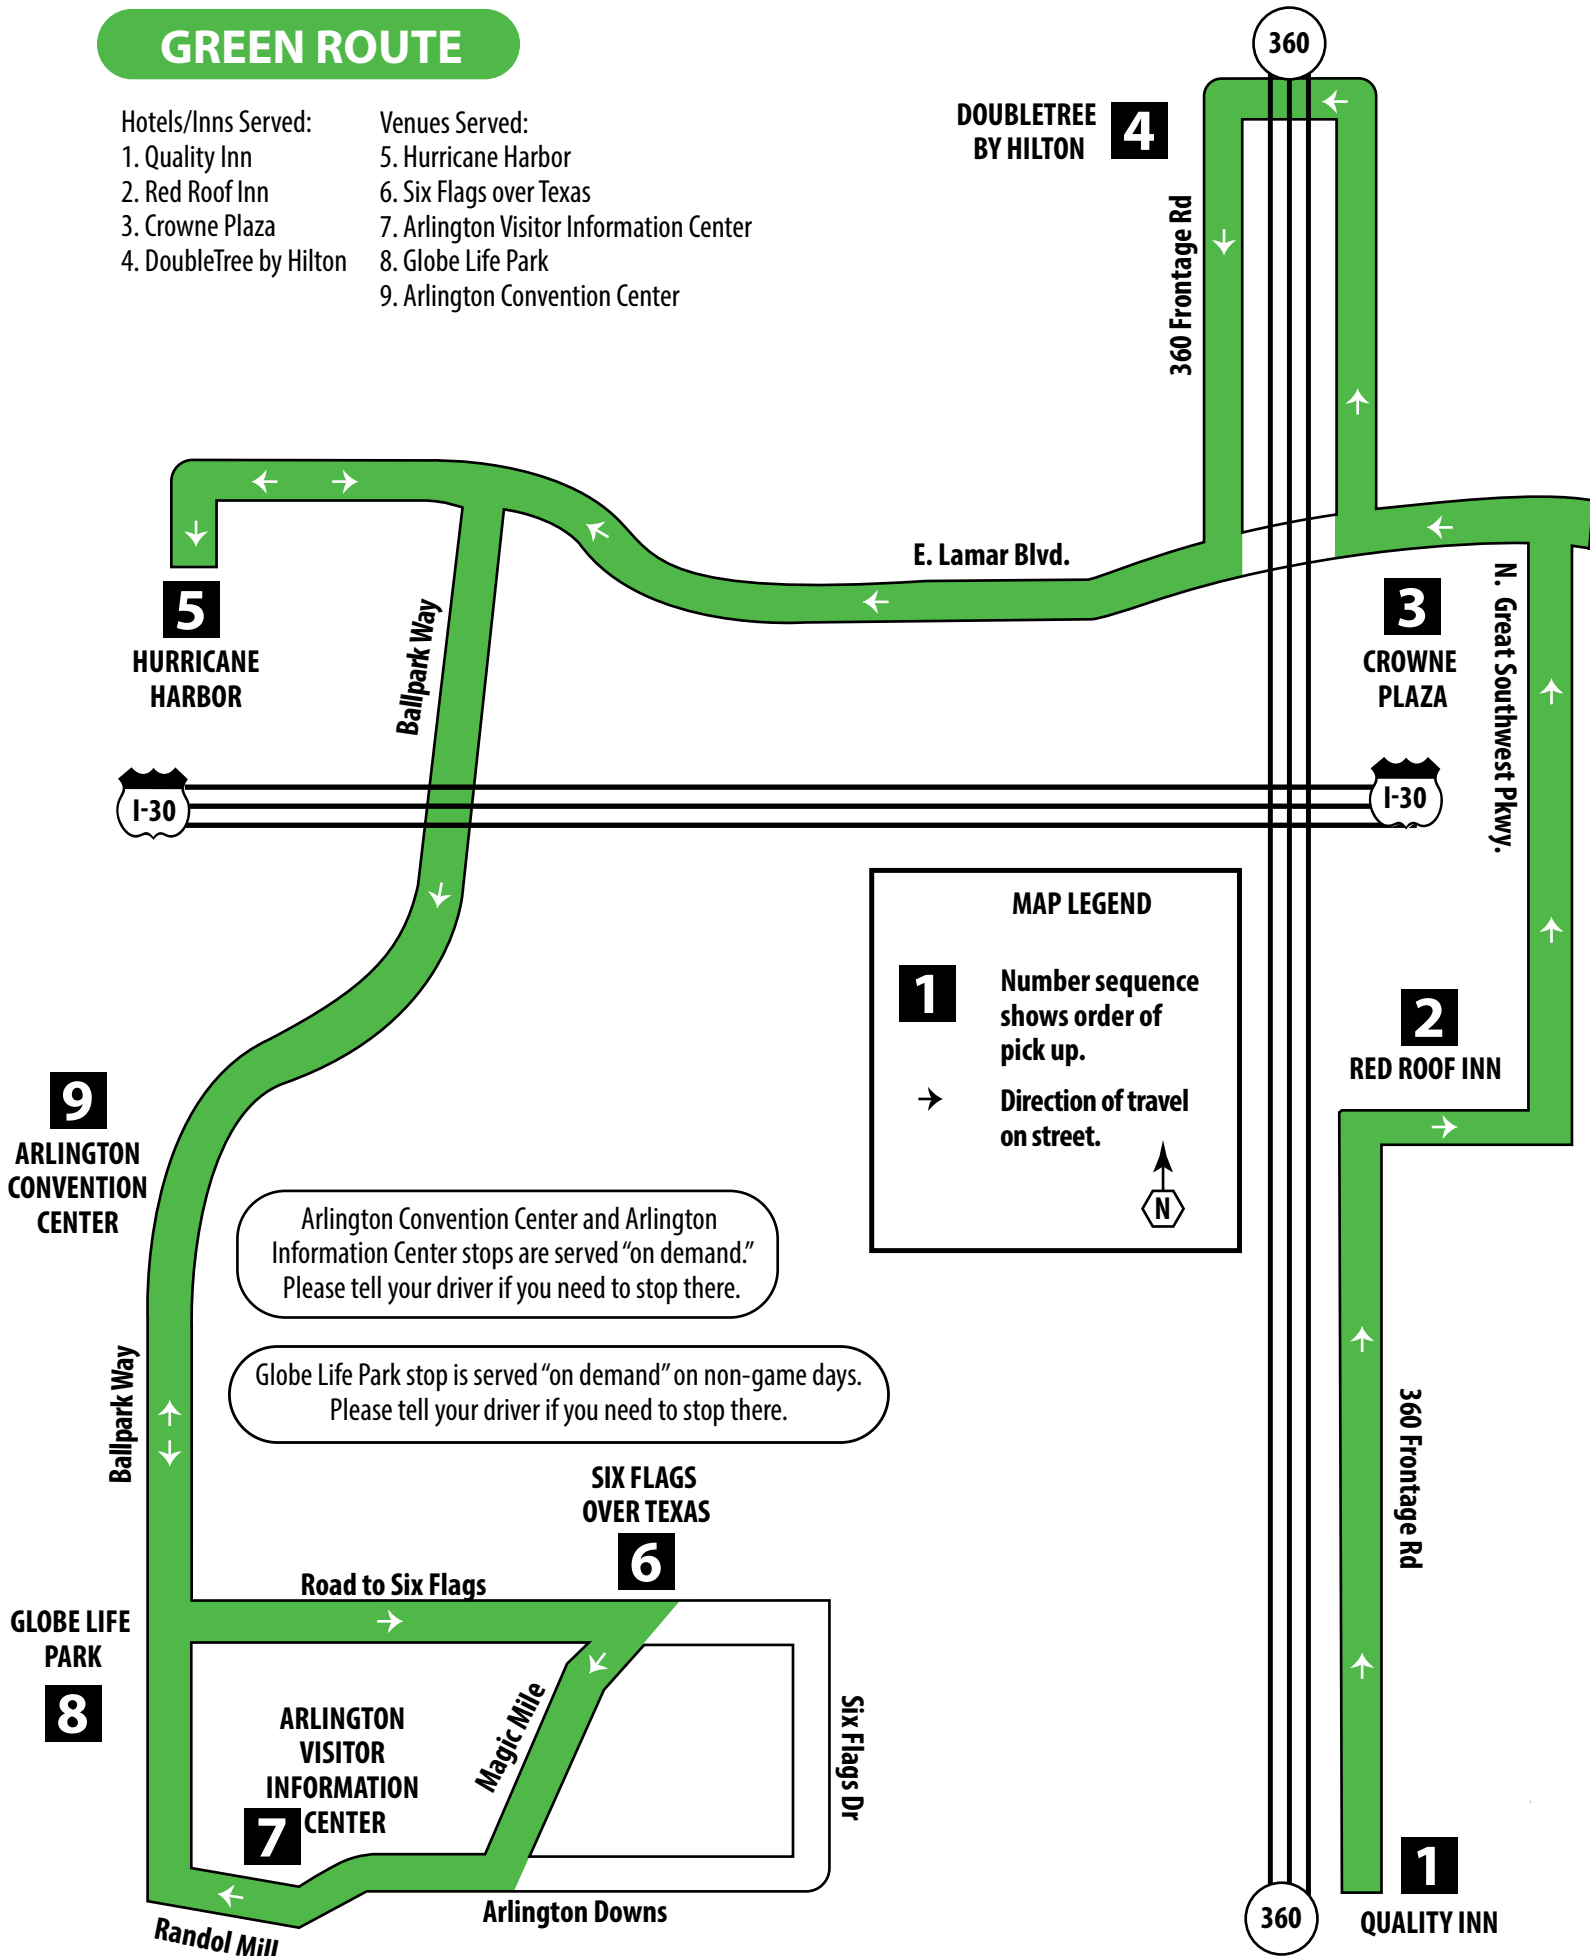

## Hotels/Inns Served:

1. Quality Inn
2. Red Roof Inn
3. Crowne Plaza
4. DoubleTree by Hilton

## Venues Served:

5. Hurricane Harbor
6. Six Flags over Texas
7. Arlington Visitor Information Center
8. Globe Life Park
9. Arlington Convention Center

## Venues Served:

6. Hurricane Harbor
7. Six Flags over Texas
8. Arlington Visitor Information Center
9. Globe Life Park
10. Arlington Convention Center
11. AT&T Stadium

## MAP LEGEND

- 1** Number sequence shows order of pick up.
- ➔ Direction of travel on street.

The Globe Life Park stop is served "on demand" on non-game days. Please tell your driver if you need to stop there.