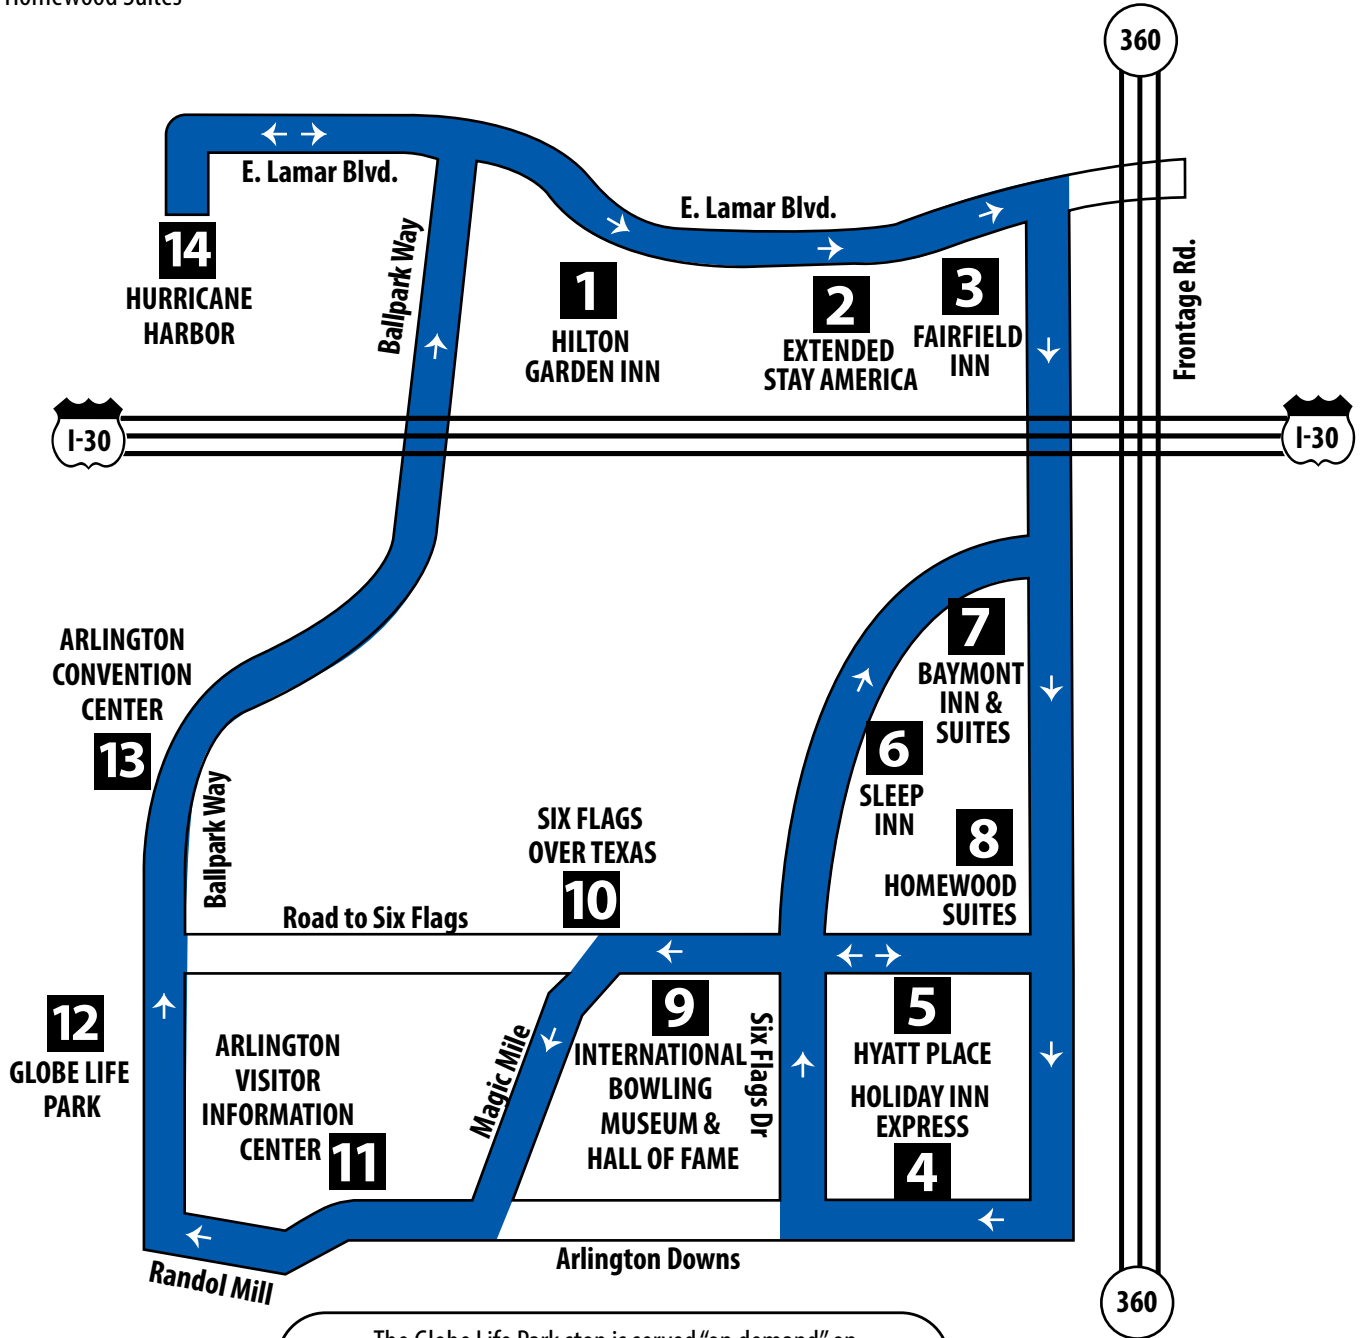

## Hotels/Inns Served:

1. Holiday Inn
2. Days Inn Downtown
3. Courtyard by Marriott
4. Sheraton Arlington Hotel
5. Howard Johnson Express

## Hotels/Inns Served:

1. Hilton Garden Inn
2. Extended Stay America
3. Fairfield Inn
4. Holiday Inn Express
5. Hyatt Place
6. Sleep Inn
7. Baymont Inn & Suites
8. Homewood Suites

## Venues Served:

9. International Bowling Museum & Hall of Fame
10. Six Flags Over Texas
11. Arlington Visitor Information Center
12. Globe Life Park
13. Arlington Convention Center
14. Hurricane Harbor

## MAP LEGEND

- 1** Number sequence shows order of pick up.
- ➔ Direction of travel on street.

The Globe Life Park stop is served "on demand" on non-game days. Please tell your driver if you need to stop there.