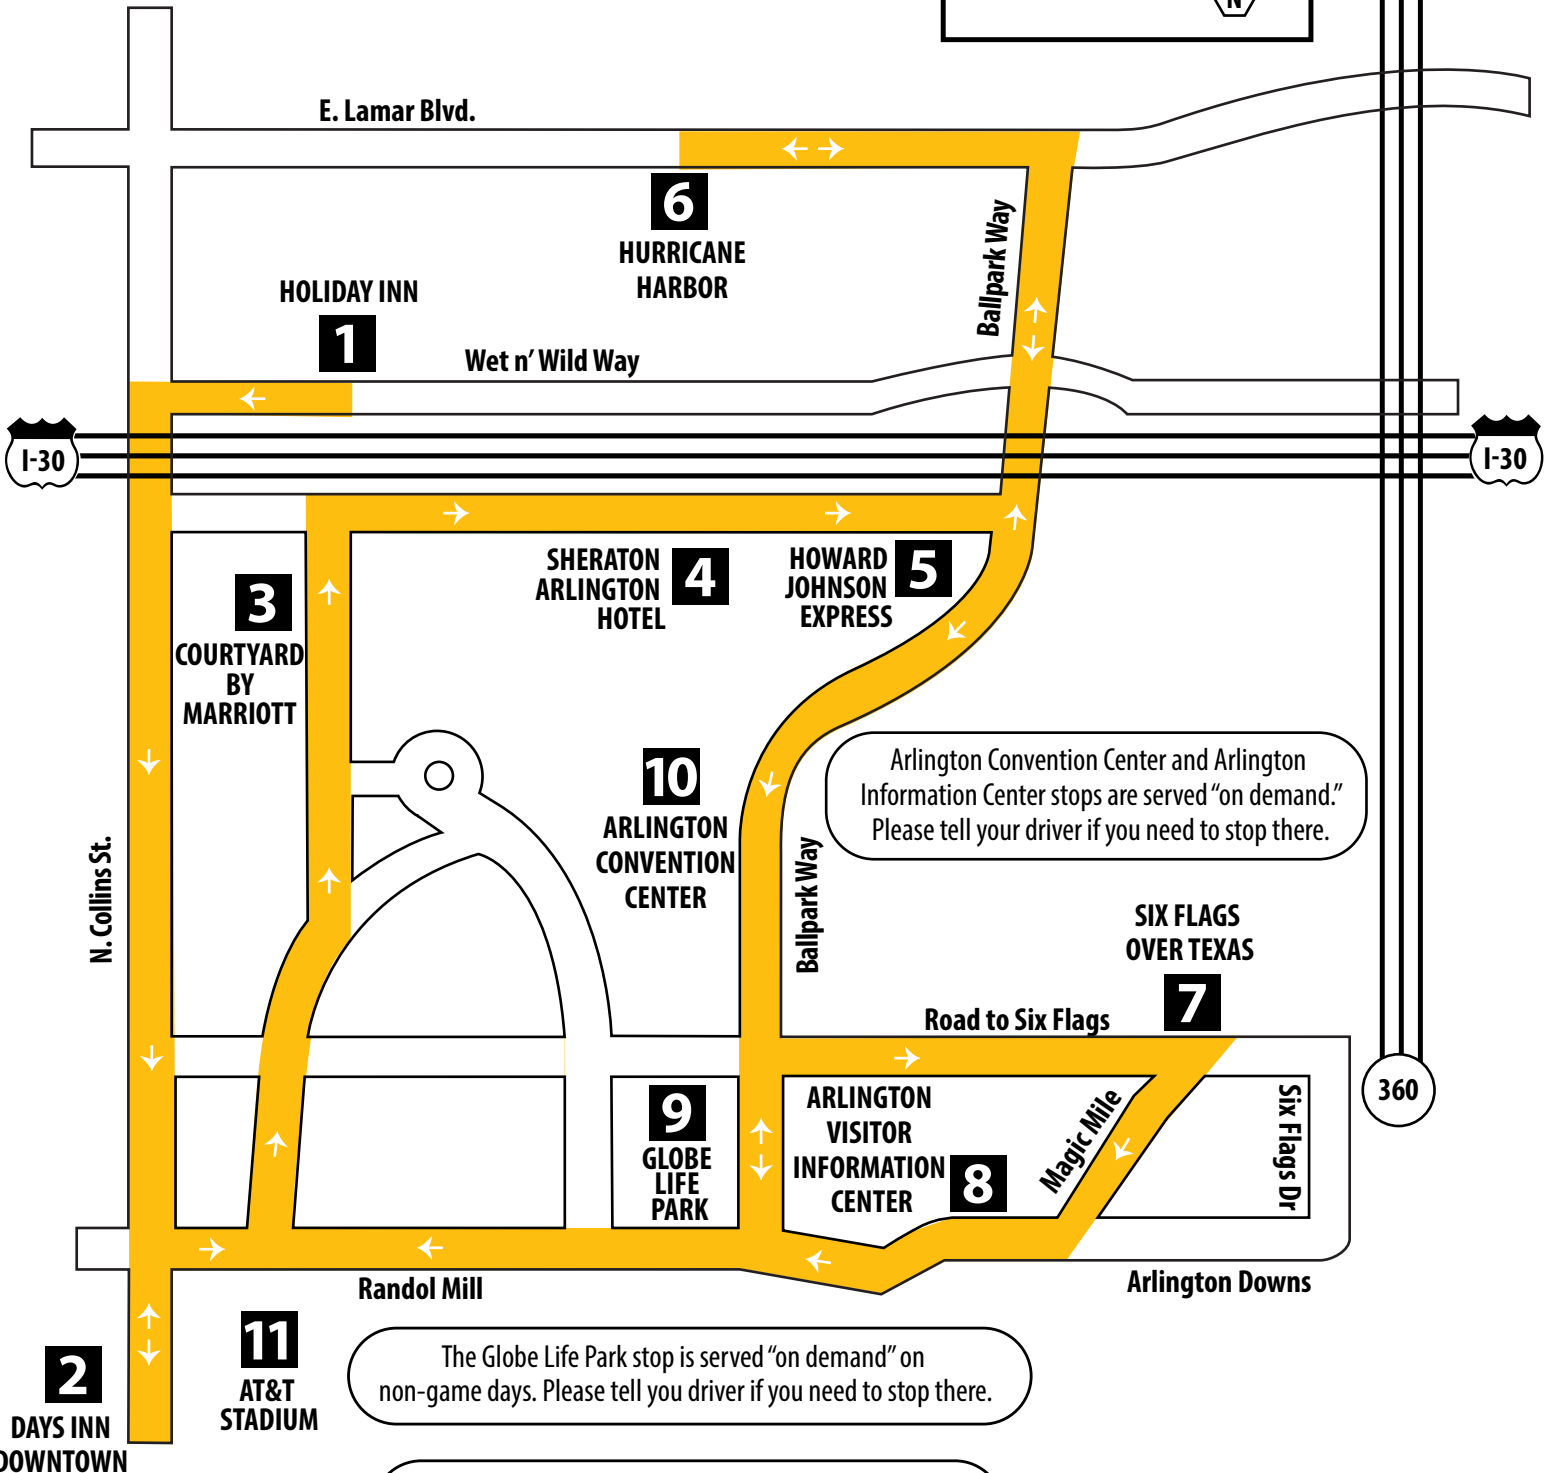

## Hotels/Inns Served:

1. Holiday Inn
2. Days Inn Downtown
3. Courtyard by Marriott
4. Sheraton Arlington Hotel
5. Howard Johnson Express

## Venues Served:

6. Hurricane Harbor
7. Six Flags over Texas
8. Arlington Visitor Information Center
9. Globe Life Park
10. Arlington Convention Center
11. AT&T Stadium

## MAP LEGEND

**1**

Number sequence shows order of pick up.

Direction of travel on street.

Arlington Convention Center and Arlington Information Center stops are served "on demand." Please tell your driver if you need to stop there.

## Hotels/Inns Served:

1. Hilton Garden Inn
2. Extended Stay America
3. Fairfield Inn
4. Holiday Inn Express
5. Hyatt Place
6. Sleep Inn
7. Baymont Inn & Suites
8. Homewood Suites