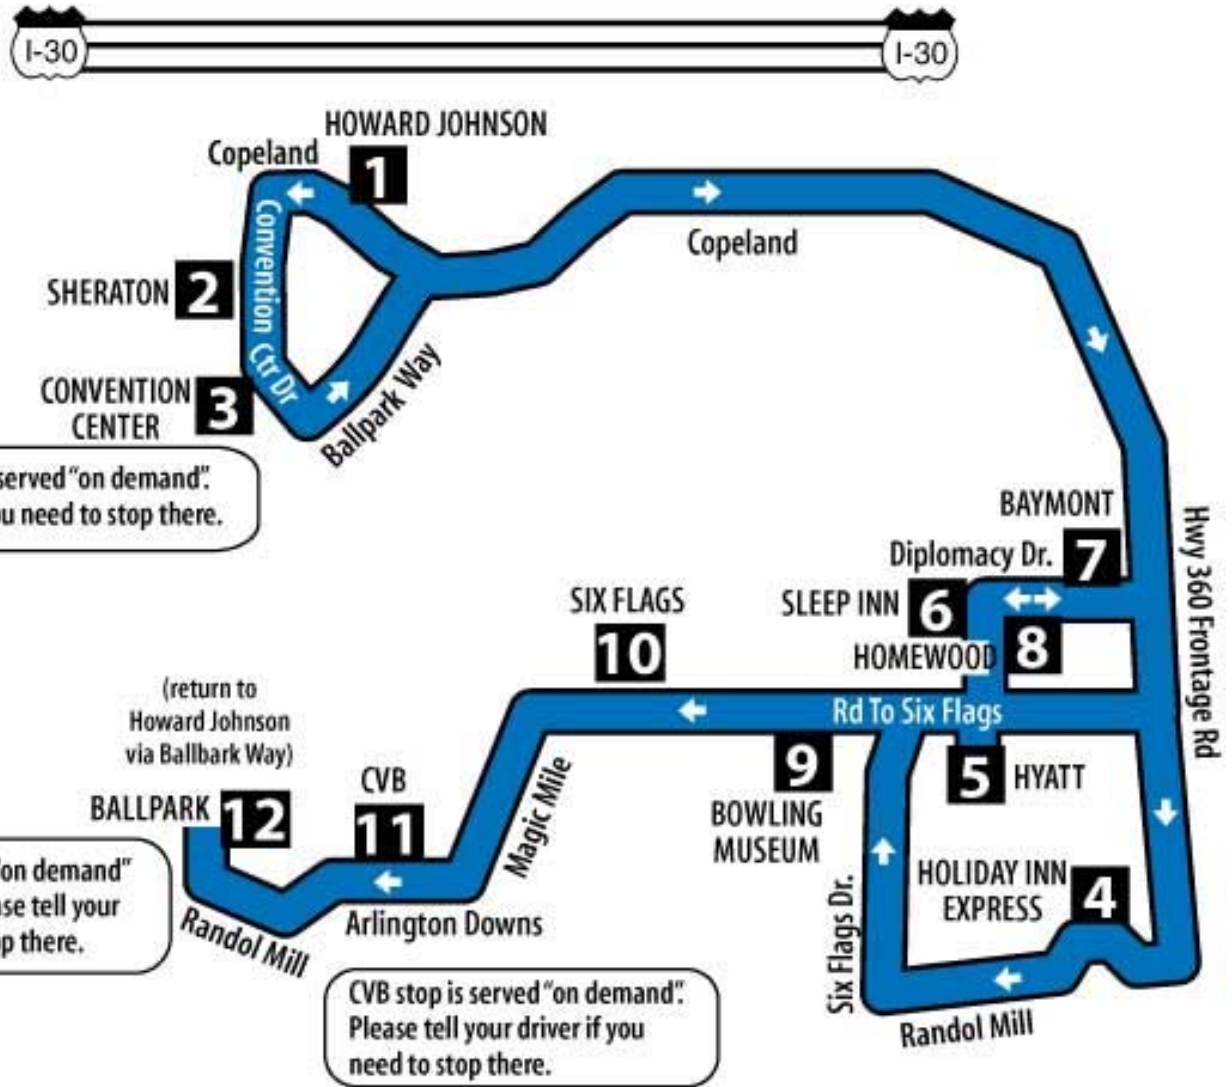

BLUE ROUTE

Hotels/Inns Served:

- Howard Johnson
- Sheraton
- Holiday Inn Express
- Hyatt
- Sleep Inn
- Baymont
- Homewood

MAP LEGEND

1

Number sequence shows order of pick up.

Direction of travel on street