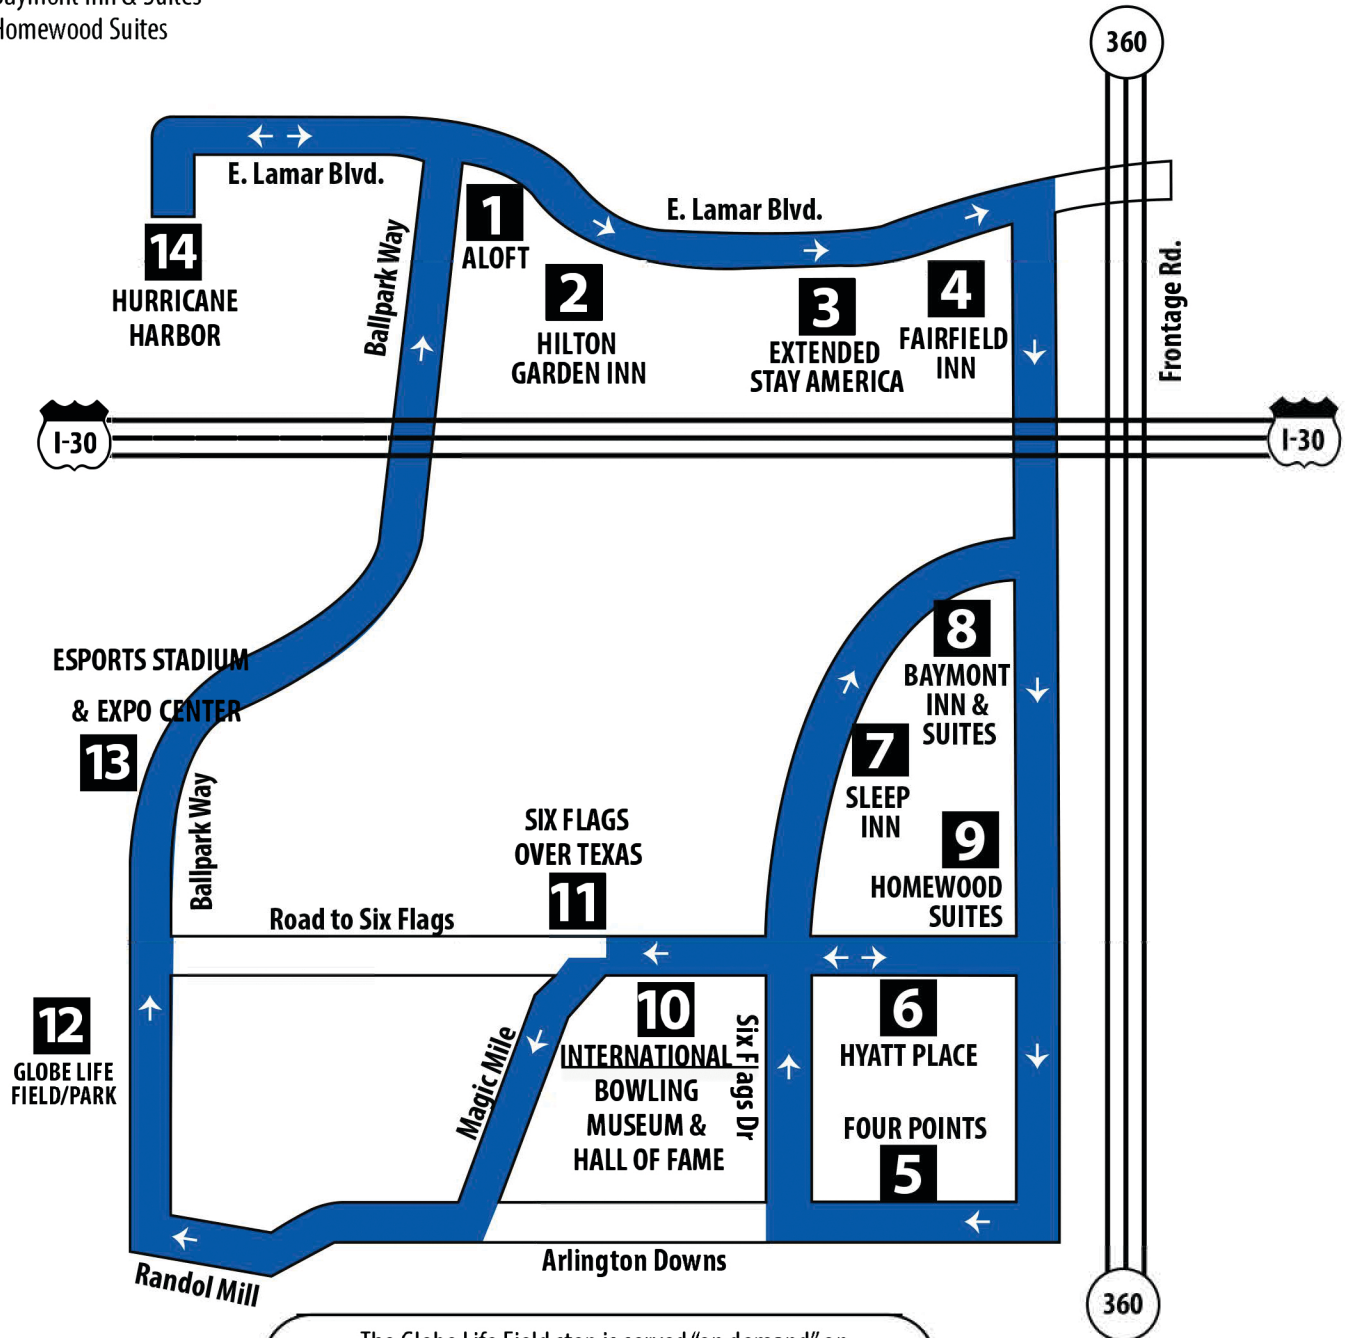

BLUE ROUTE

Hotels/Inns Served:

1. ALoft
2. Hilton Garden Inn
3. Extended Stay America
4. Fairfield Inn
5. Four Points
6. Hyatt Place
7. Sleep Inn
8. Baymont Inn & Suites
9. Homewood Suites

Venues Served:

10. International Bowling Museum & Hall of Fame
11. Six Flags Over Texas
12. Globe Life Field
13. Esports Stadium & Expo Center
14. Hurricane Harbor

MAP LEGEND

- 1** Number sequence shows order of pick up.
- Direction of travel on street.

The Globe Life Field stop is served "on demand" on non-game days. Please tell your driver if you need to stop there.

Esports Stadium & Expo Center and the International Bowling Museum & Hall of Fame stop are served "on demand." Please tell your driver if you need to stop at one of these locations.